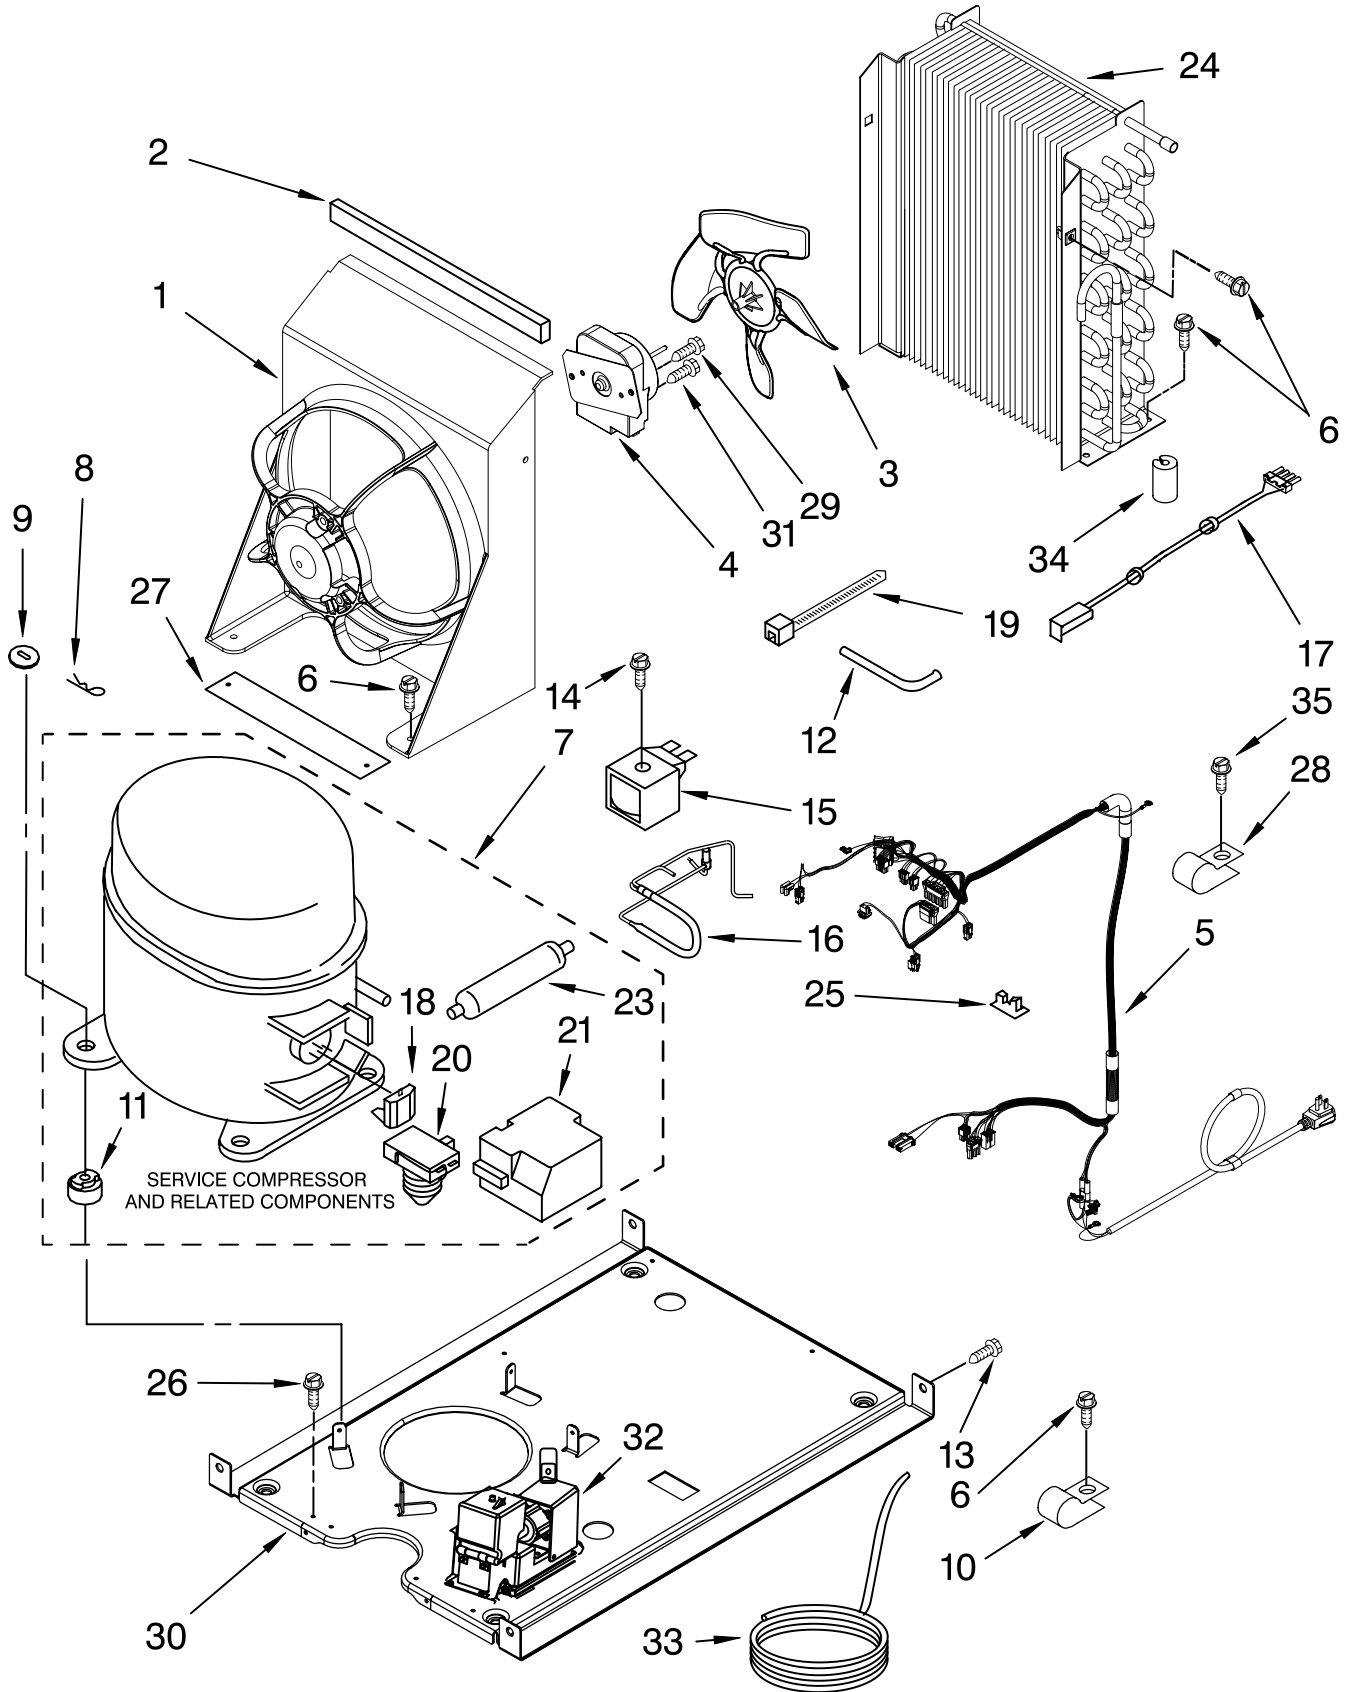

UNIT PARTS

For Models: KUIS18PNTW0, KUIS18PNTB0
(White) (Black)

FOR ORDERING INFORMATION REFER TO PARTS PRICE LIST

UNIT PARTS

For Models: KUIS18PNTW0, KUIS18PNTB0
(White) (Black)

Illus. No.	Part No.	DESCRIPTION	Illus. No.	Part No.	DESCRIPTION	Illus. No.	Part No.	DESCRIPTION
1	2185532	Bracket, Fan Mtg.	12	2208415	Tube, Process	23		Drier
2	2185675	Pad, Foam	13	489423	Screw		2319826	Production
3	2188935	Blade, Fan	14	489472	Screw		4387019	Service
4	2315558	Motor & Mounting Plate Assembly	15	759112	Coil, Solenoid	24	2313624	Condenser
5	2310125	Wiring Harness, Complete Unit (Includes Power Cord)	16	2313806	Hot Gas Valve	25	1115375	Clip-Wiring
6	304392	Screw 8-18 x 1/2	17	2187629	Wiring Harness, Condenser Fan	26	488500	Screw
7	2313858	Compressor (Includes Illus. 11,18, 20,21 & 23)	18		Overload	27	2217397	Pad, Foam (2)
8	A201435	Clip, Mounting		2217223	Production	28	2185788	Clamp-Cable
9	A201441	Shim (4)		4387938	Service (Includes Relay)	29	8281197	Screw
10	2185960	Clamp (Power Cord)	19	2155774	Strap	30	2217423	Base, Unit
11		Grommet (4)	20		Relay, Start	31	8281196	Screw
	2217318	Production		2217224	Production	32	2208534	Pump, Drain
	4387558	Service		4387938	Service (Includes Overload)	33	2208432	Tube, Outlet
			21		Cover, Terminal	34	2319835	Grommet-Cond.(1)
				2208371	Production	35	3400884	Screw
				4387731	Service	REFRIGERANT CHARGE		
						6.5 OZ. (R134A)